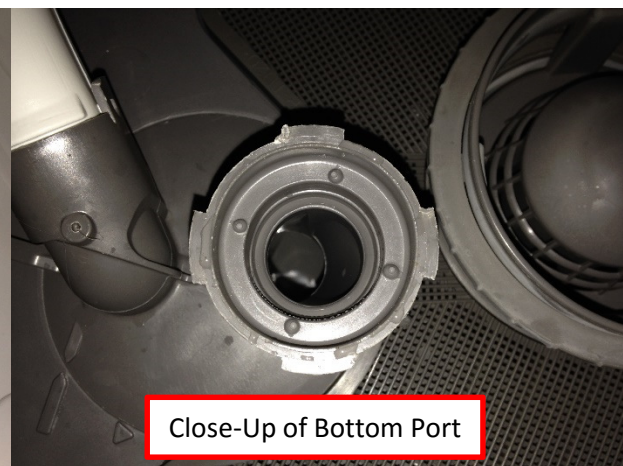

Remove Lower Wash Arm to Reveal Bottom Port

Close-Up of Bottom Port

Method B: If you know your dishwasher's brand and model #, you can search for it in the list of compatible dishwashers below.

Brand	Model #	Type
Kenmore / Sears	<u>66513012K11(0-3)</u>	UNDERCOUNTER DISHWASHER
Kenmore / Sears	<u>66513013K11(0-3)</u>	UNDERCOUNTER DISHWASHER
Kenmore / Sears	<u>66513014K11(0-3)</u>	UNDERCOUNTER DISHWASHER
Kenmore / Sears	<u>66513019K11(0-3)</u>	UNDERCOUNTER DISHWASHER
Kenmore / Sears	<u>66513023K11(0-3)</u>	DISHWASHER
Kenmore / Sears	<u>66513032K11(0-6)</u>	UNDERCOUNTER DISHWASHER
Kenmore / Sears	<u>66513033K11(0-6)</u>	UNDERCOUNTER DISHWASHER
Kenmore / Sears	<u>66513039K11(0-6)</u>	UNDERCOUNTER DISHWASHER